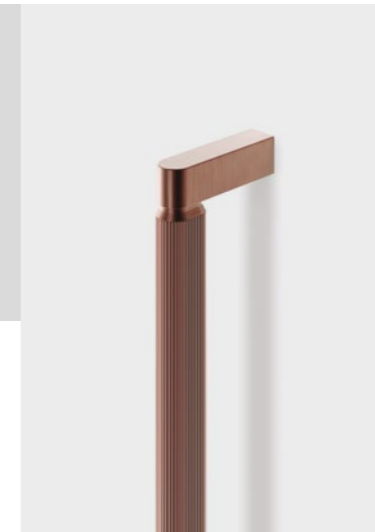

The series also includes two sizes of wall hooks, two models of door stoppers—floor and wall—and three sizes of handles, including the long handle, designed with three support points for greater stability. For large spaces that require more presence, the series offers the Brooklyn big, available in two lengths: 466 mm and 1074 mm. They are ideal for contemporary furniture, bathrooms, and especially kitchens, where they can be installed on refrigerators, ovens, and large cabinets. They are available in both single-sided and back-to-back versions, perfect for interior and sliding doors.

0678 BROOKLYN BIG 1SS
BRUSHED BRONZE
C 1056 MM

0679 BROOKLYN BIG BBS
TITANIUM BLACK
C 1056 MM

7045 BROOKLYN
BRUSHED BRONZE
H 70 MM / L 70 MM

8022 BROOKLYN WALL
BRUSHED BRONZE
H 103 MM

9008 BROOKLYN **NEW!**
DOOR HANDLE
BRUSHED BRONZE
L 149 MM
TECHNICAL INFO ON PAGE 165-166

0676 BROOKLYN **NEW!**
KNOB
BRUSHED BRONZE
Ø20 MM
TECHNICAL INFO ON PAGE 167

0677 BROOKLYN BIG **NEW!**
KNOB
BRUSHED BRONZE
Ø40 MM
TECHNICAL INFO ON PAGE 167

0676 BROOKLYN
T-SHAPED KNOB
BRUSHED BRONZE
L 55 MM
TECHNICAL INFO ON PAGE 167

0676 BROOKLYN
HANDLE
BRUSHED BRONZE
C 100 MM
TECHNICAL INFO ON PAGE 167

0676 BROOKLYN
LONG HANDLE
BRUSHED BRONZE
C 1056 MM
TECHNICAL INFO ON PAGE 167

0678 BROOKLYN BIG 1SS
PULL HANDLE
BRUSHED BRONZE
C 448 MM
TECHNICAL INFO ON PAGE 168