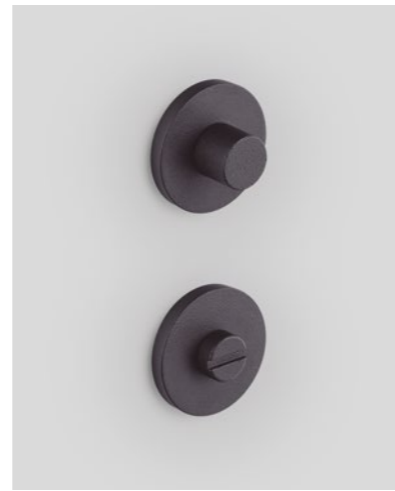

Casey ^{NEW!}

Thumbturn lock

Zamak

DESIGN:
KASCHKASCH

9204

TEXTURED LAVA BLACK
9204001LMT27

TEXTURED METALLIC BROWN
9204001LMT41

C	H	D	L
38	26,5	55	55

THUMBTURN SIZE (H/D/L) (MM)	26,5X55X55	MINIMUM SPINDLE HOLE DIAMETER (MM)	25
RELEASE SIZE (H/D/L) (MM)	16X55X55	DOOR THICKNESS INSTALLATION RANGE (MM)	20 TO 42
ROSE SIZE (DXH) (MM)	7X55	CERTIFICATIONS	-ISO 9001 -ISO 14001
ROSE EMBELLISHER SIZE	ZAMAK		
PASSING SCREWS HOLES DISTANCE (MM)	38 MM		
SPIDLE DIMENSIONS (MM)	6X6X55		

Casey

Handles & knobs

Aluminium

DESIGN:
KASCHKASCH

0700

0700 - 60

0700 - 192/320

● INCLUDES NON-TWISTING TIP

TEXTURED LAVA BLACK + MATT BLACK	TEXTURED LAVA BLACK + POLISHED TITANIUM BLACK	TEXTURED METALLIC BROWN + MATT BRONZE	C	L	±	Ⓜ
0700060LMT2709	0700060LMT2703	0700060LMT4119	-	60	1	25 ●
0700192LMT2709	0700192LMT2703	0700192LMT4119	192	211	2	25
0700320LMT2709	0700320LMT2703	0700320LMT4119	320	339	2	25

Casey ^{NEW!}

Keyholes

Zamak

DESIGN:
KASCHKASCH

9304

	TEXTURED LAVA BLACK	TEXTURED METALLIC BROWN	C	H	D
EU	9304001LMT27	9304001LMT41	38	7	55
STANDARD	9304002LMT27	9304002LMT41	38	7	55

Casey big

Pull handles

Aluminium

DESIGN:
KASCHKASCH

0701 / 0702 / 0703

Ⓜ ONE SIDE SYSTEM
Ⓜ BACK TO BACK SYSTEM

TEXTURED LAVA BLACK + MATT BLACK	TEXTURED LAVA BLACK + POLISHED TITANIUM BLACK	TEXTURED METALLIC BROWN + MATT BRONZE	C	L	±	Ⓜ
0701416LMT2709	0701416LMT2703	0701416LMT4119	416	448	2	2
0701736LMT2709	0701736LMT2703	0701736LMT4119	736	768	2	2
0702416LMT2709	0702416LMT2703	0702416LMT4119	416	448	2	2 Ⓜ
0702736LMT2709	0702736LMT2703	0702736LMT4119	736	768	2	2 Ⓜ
0703416LMT2709	0703416LMT2703	0703416LMT4119	416	448	2	2 Ⓜ
0703736LMT2709	0703736LMT2703	0703736LMT4119	736	768	2	2 Ⓜ

Casey

Door stoppers

Aluminium

DESIGN:
KASCHKASCH

8016

FIXATION WITH SCREW