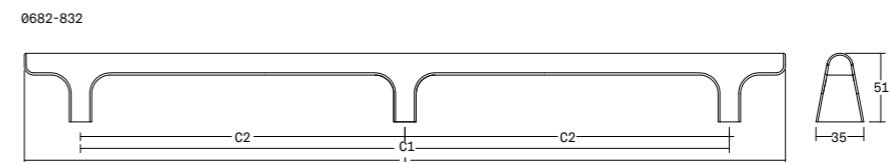

Hinoki big ^{NEW!} Pull handles Aluminium DESIGN: ALEXIS VIVET 0687

BRUSHED BLACK	BRUSHED BRASS CAVA	BRUSHED BRONZE	CC1	CC2	L	±	☐
0687416L30	0687416L618	0687416L619	416	-	500	2	15
0687832L30	0687832L618	0687832L619	832	416	915	3	10