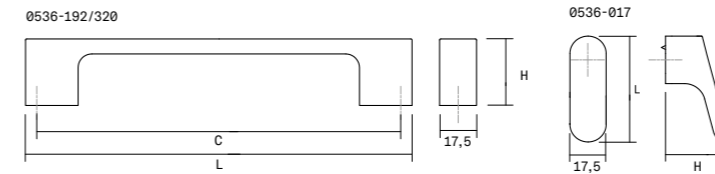

Luv

Handles & knobs

Zamak

DESIGN: KASCHKASCH

0536