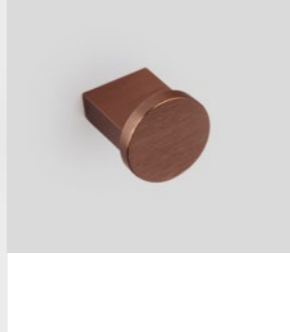

Ø518 WAY
BRUSHED BRONZE
C 32 MM

Ø168 COMO BIG
BRUSHED BRONZE
Ø41 MM

Ø530 DISC
BRUSHED BRONZE
Ø50 MM

Ø375 VANN
BRUSHED BRONZE
C 64 MM

The Kumo aluminum handle features a circular profile supported by subtly offset feet, creating a floating effect that makes it appear suspended in the air. This visual effect is enhanced by a “floating” side panel, a distinctive feature that identifies all the pieces in the collection. Available in two lengths (248 mm and 480 mm) and four finishes—stainless steel look, black titanium, brushed brass cava, and brushed bronze—Kumo brings a sense of lightness to the space, reinforces the formal narrative of the project, stylizes the furniture and allows for coherent integration into different environments within the same interior.

0578 NEXX **NEW!**
KNOB
BRUSHED BRONZE
Ø25 MM
TECHNICAL INFO ON PAGE 181

0518 WAY **NEW FINISH!**
HANDLE
BRUSHED BRONZE
C 32 MM
TECHNICAL INFO ON PAGE 182

0168 COMO BIG **NEW FINISH!**
KNOB
BRUSHED BRONZE
Ø41 MM
TECHNICAL INFO ON PAGE 178