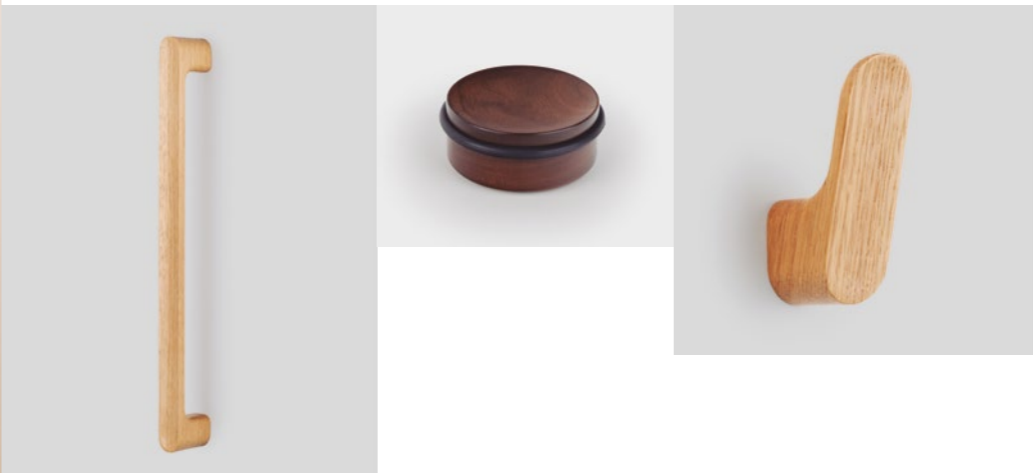

0665 LUV WOOD BIG 1SS
PULL HANDLE
OAK
C 384 MM
TECHNICAL INFO ON PAGE 176

8018 LUV WOOD
DOOR STOPPER
WALNUT
Ø71 MM
TECHNICAL INFO ON PAGE 176

7018 LUV WOOD
WALL HOOK
OAK
H 82 MM / L 50 MM
TECHNICAL INFO ON PAGE 177

The Luv series stands out for its great versatility, as it offers multiple possibilities within the same design language: knobs, handles, door handles, wall hooks, and door stoppers, adapting to all types of projects. In addition, the collection includes wooden versions, such as Luv wood, which add warmth and a natural finish, expanding the customization options and combining functionality, style, and aesthetic consistency in every space.