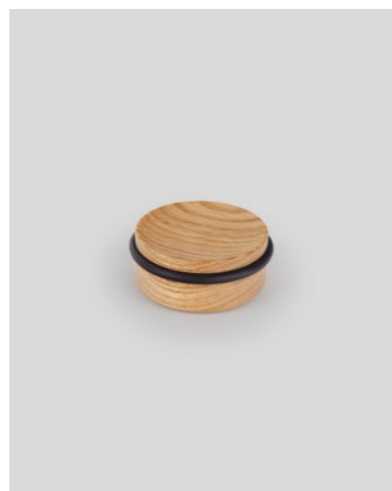

CERTIFIED WOOD
FIXATION WITH SCREW OR ADHESIVE

OAK	WALNUT	WOOD MATT BLACK LACQUERED	Ø	H	±	☐
8018065W16	8018065W17	8018065WM2	71	30	1	12