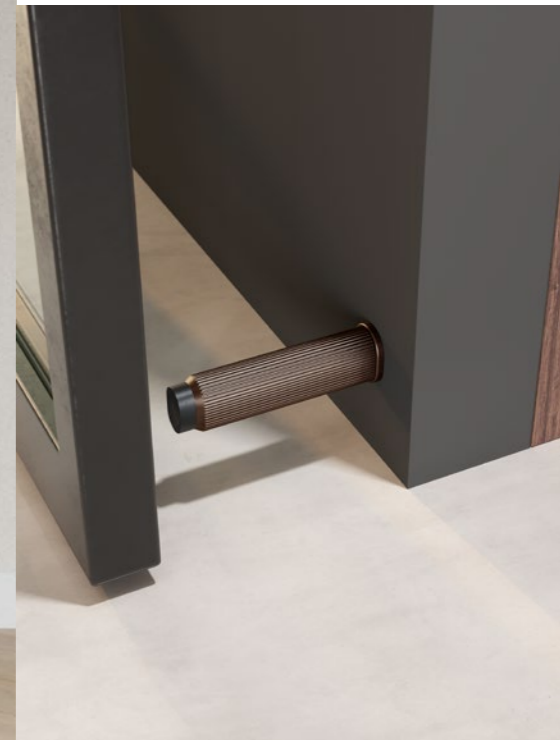

The series also includes two sizes of wall hooks, two models of door stoppers—floor and wall—and three sizes of handles, including the long handle, designed with three support points for greater stability. For large spaces that require more presence, the series offers the Brooklyn big, available in two lengths: 466 mm and 1074 mm. They are ideal for contemporary furniture, bathrooms, and especially kitchens, where they can be installed on refrigerators, ovens, and large cabinets. They are available in both single-sided and back-to-back versions, perfect for interior and sliding doors.

0678 BROOKLYN BIG 1SS
BRUSHED BRONZE
C 1056 MM

0679 BROOKLYN BIG BBS
TITANIUM BLACK
C 1056 MM

7045 BROOKLYN
BRUSHED BRONZE
H 70 MM / L 70 MM

8022 BROOKLYN WALL
BRUSHED BRONZE
H 103 MM

9008 BROOKLYN **NEW!**
DOOR HANDLE
BRUSHED BRONZE
L 149 MM
TECHNICAL INFO ON PAGE 165-166