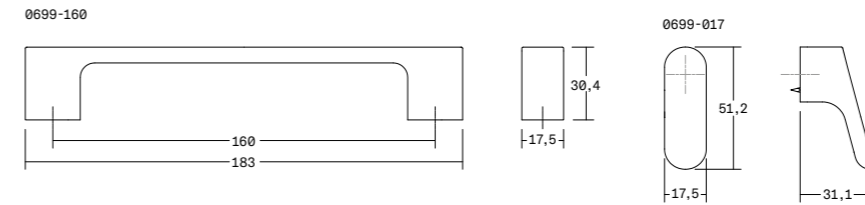

Luv wood

Handles & knobs

Wood

DESIGN: KASCHKASCH

0699