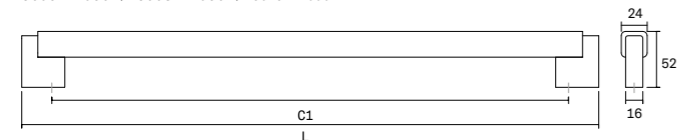

☑ CERTIFIED WOOD
① ONE SIDE SYSTEM
② BACK TO BACK SYSTEM

Duo big Pull handles Wood Aluminium DESIGN: ILJA HUBER 0659 / 0668 / 0670

0659 - 1016 / 0668 - 1016 / 0670 - 1016

0659 - 536 / 0668 - 536 / 0670 - 536