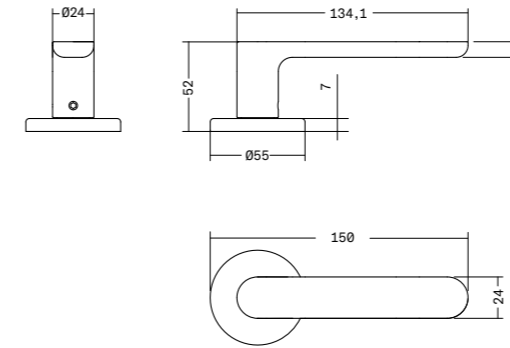

Luv ^{NEW!}

Door handles

Zamak

DESIGN:
KASCHKASCH

9002

BRUSHED NICKEL	BRUSHED BRASS CAVA	BRUSHED BRONZE	MATT WHITE	MATT BLACK	C	H	D	L
9002001Z23	9002001Z618	9002001Z619	9002001ZM1	9002001ZM2	38	52	55	150

MOVEMENT DEGREES:	30	MINIMUM SPINDLE HOLE DIAMETER (MM)	30
SIZE (H/D/L) (MM)	52X55X150	DOOR THICKNESS INSTALLATION RANGE (MM)	35 TO 62
ROSE SIZE (DXH) (MM)	55X55X7	CERTIFICATIONS	-ISO 9001 -ISO 14001 -EN 1906
ROSE EMBELLISHER	ZAMAK		
GRADE DURABILITY ACCORDING EN1906 (CYCLES)	200K		
PASSING SCREWS HOLES DISTANCE (MM)	38 MM		
SPIDLE DIMENSIONS (MM)	8X8X100