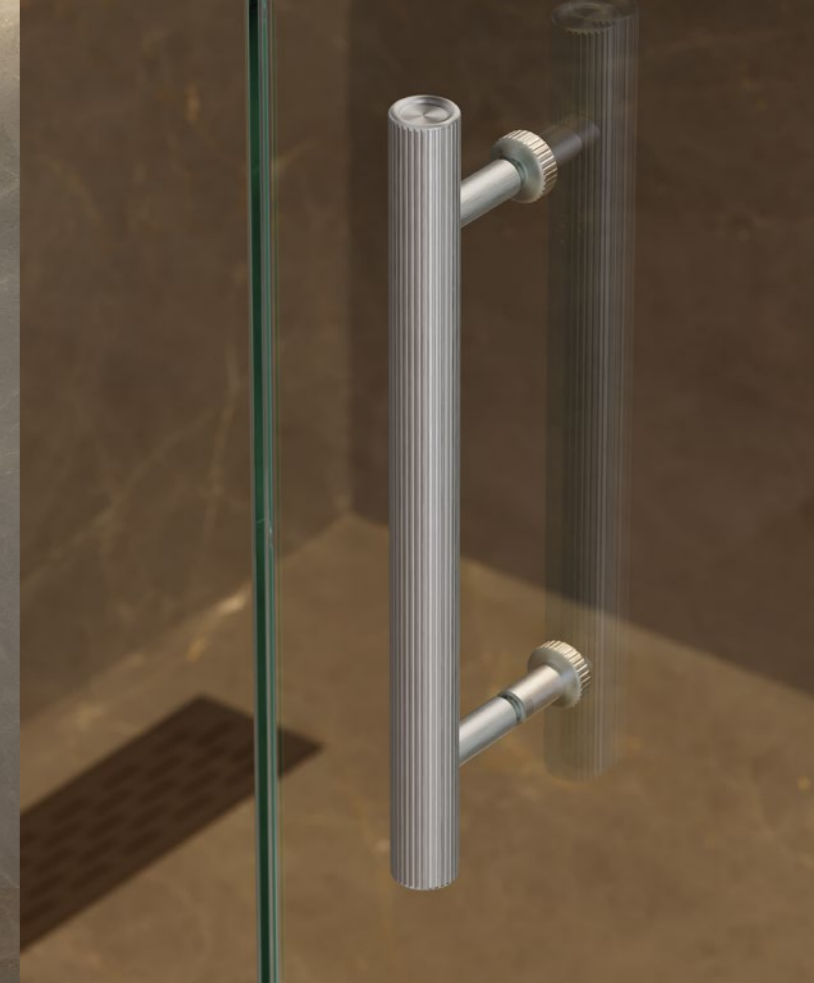

0710 BOTO
STAINLESS STEEL LOOK
Ø45 MM

The new collection also includes a 45 mm diameter knob and handles available in 160, 320, and 1024 mm center-to-center distances, sizes that allow for comfortable use in kitchen and bathroom furniture as well as large-format cabinets.

0710 BOTO
BRUSHED BRASS CAVA
C 160 MM

0710 BOTO
STAINLESS STEEL LOOK
C 960 MM

0718 BOTO BIG BBS
STAINLESS STEEL LOOK
C 320 MM

0719 BOTO SHOWER KIT
STAINLESS STEEL LOOK
Ø18 MM

0710 BOTO
STAINLESS STEEL LOOK
C 160 MM

The series also includes Boto big with an enlarged diameter, available in 320 and 1024 mm between centers, ideal for interior or sliding doors, where ergonomics and grip surface are key factors. And to further expand the possibilities without compromising the visual coherence of the space, the collection also includes the Boto wall hook, which echoes the same formal language as the series and, like the rest of its elements, is available in five finishes.