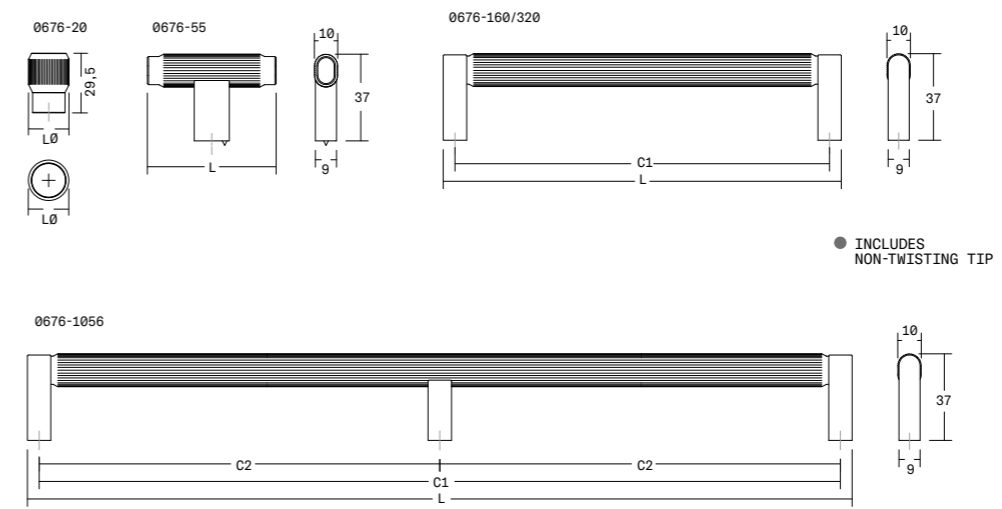

Brooklyn Handles & knobs Aluminium DESIGN: STEFFENSEN & WÜRTZ 0676

POLISHED NICKEL	BRUSHED BLACK	TITANIUM BLACK	BRUSHED BRASS CAVA	BRUSHED BRONZE	C1	C2	L	±	☒
0676020L05	0676020L30	0676020L33	0676020L618	0676020L619	-	-	20	1	25
0676055L05	0676055L30	0676055L33	0676055L618	0676055L619	-	-	55	1	25
0676160L05	0676160L30	0676160L33	0676160L618	0676160L619	160	-	170	2	25
0676320L05	0676320L30	0676320L33	0676320L618	0676320L619	320	-	330	2	25
06761056L05	06761056L30	06761056L33	06761056L618	06761056L619	1056	528	1066	3	10