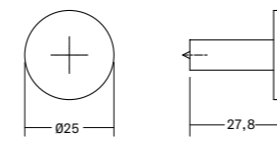

Nexx ^{NEW!}

Handles & knobs

Aluminium

DESIGN:
ILJA HUBER

0578

0578-25

0578-160/256

● INCLUDES NON-TWISTING TIP