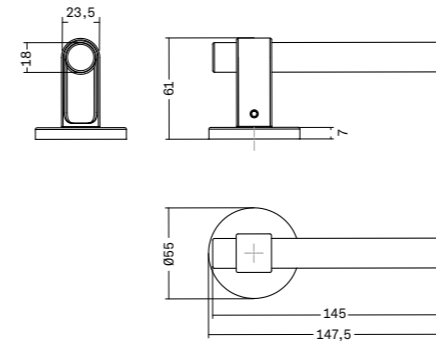

Casey

Casey ^{NEW!} Door handles Zamak Aluminium DESIGN: KASCHKASCH 9004

TEXTURED LAVA BLACK + PVD MATT BLACK	TEXTURED LAVA BLACK + PVD POLISHED TITANIUM BLACK	TEXTURED METALLIC BROWN + MATT BRONZE	C	H	D	L
9004001LMT27V09	9004001LMT27V03	9004001LMT4119	38	61	55	147,5

MOVEMENT DEGREES:	30	SPINDLE DIMENSIONS (MM)	8X8X90
SIZE (H/D/L) (MM)	61X55X147,5	MINIMUM SPINDLE HOLE DIAMETER (MM)	30
ROSE SIZE (DXH) (MM)	55X7	DOOR THICKNESS INSTALLATION RANGE (MM)	30 TO 50
ROSE EMBELLISHER	ZAMAK	CERTIFICATIONS	-ISO 9001 -ISO 14001 -EN 1906
GRADE DURABILITY ACCORDING EN1906 (CYCLES)	200K		
PASSING SCREWS HOLES DISTANCE (MM)	38 MM