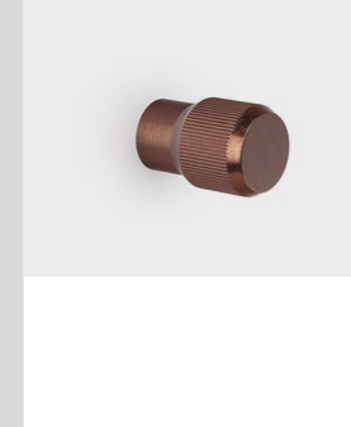

The series also includes two sizes of wall hooks, two models of door stoppers—floor and wall—and three sizes of handles, including the long handle, designed with three support points for greater stability. For large spaces that require more presence, the series offers the Brooklyn big, available in two lengths: 466 mm and 1074 mm. They are ideal for contemporary furniture, bathrooms, and especially kitchens, where they can be installed on refrigerators, ovens, and large cabinets. They are available in both single-sided and back-to-back versions, perfect for interior and sliding doors.

0678 BROOKLYN BIG 1SS
BRUSHED BRONZE
C 1056 MM

0679 BROOKLYN BIG BBS
TITANIUM BLACK
C 1056 MM

7045 BROOKLYN
BRUSHED BRONZE
H 70 MM / L 70 MM

8022 BROOKLYN WALL
BRUSHED BRONZE
H 103 MM

9008 BROOKLYN **NEW!**
DOOR HANDLE
BRUSHED BRONZE
L 149 MM
TECHNICAL INFO ON PAGE 165-166

0676 BROOKLYN **NEW!**
KNOB
BRUSHED BRONZE
Ø20 MM
TECHNICAL INFO ON PAGE 167

0677 BROOKLYN BIG **NEW!**
KNOB
BRUSHED BRONZE
Ø40 MM
TECHNICAL INFO ON PAGE 167

0676 BROOKLYN
T-SHAPED KNOB
BRUSHED BRONZE
L 55 MM
TECHNICAL INFO ON PAGE 167

0676 BROOKLYN
HANDLE
BRUSHED BRONZE
C 100 MM
TECHNICAL INFO ON PAGE 167

0676 BROOKLYN
LONG HANDLE
BRUSHED BRONZE
C 1056 MM
TECHNICAL INFO ON PAGE 167

0678 BROOKLYN BIG 1SS
PULL HANDLE
BRUSHED BRONZE
C 448 MM
TECHNICAL INFO ON PAGE 168