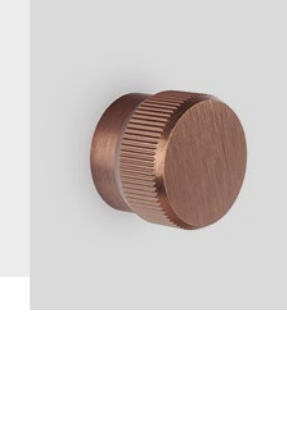

The series also includes two sizes of wall hooks, two models of door stoppers—floor and wall—and three sizes of handles, including the long handle, designed with three support points for greater stability. For large spaces that require more presence, the series offers the Brooklyn big, available in two lengths: 466 mm and 1074 mm. They are ideal for contemporary furniture, bathrooms, and especially kitchens, where they can be installed on refrigerators, ovens, and large cabinets. They are available in both single-sided and back-to-back versions, perfect for interior and sliding doors.

0678 BROOKLYN BIG 1SS
BRUSHED BRONZE
C 1056 MM

0679 BROOKLYN BIG BBS
TITANIUM BLACK
C 1056 MM

7045 BROOKLYN
BRUSHED BRONZE
H 70 MM / L 70 MM

8022 BROOKLYN WALL
BRUSHED BRONZE
H 103 MM

9008 BROOKLYN **NEW!**
DOOR HANDLE
BRUSHED BRONZE
L 149 MM
TECHNICAL INFO ON PAGE 165-166

0676 BROOKLYN **NEW!**
KNOB
BRUSHED BRONZE
Ø20 MM
TECHNICAL INFO ON PAGE 167

0677 BROOKLYN BIG **NEW!**
KNOB
BRUSHED BRONZE
Ø40 MM
TECHNICAL INFO ON PAGE 167

0676 BROOKLYN
T-SHAPED KNOB
BRUSHED BRONZE
L 55 MM
TECHNICAL INFO ON PAGE 167

0676 BROOKLYN
HANDLE
BRUSHED BRONZE
C 100 MM
TECHNICAL INFO ON PAGE 167

0676 BROOKLYN
LONG HANDLE
BRUSHED BRONZE
C 1056 MM
TECHNICAL INFO ON PAGE 167

0678 BROOKLYN BIG 1SS
PULL HANDLE
BRUSHED BRONZE
C 448 MM
TECHNICAL INFO ON PAGE 168