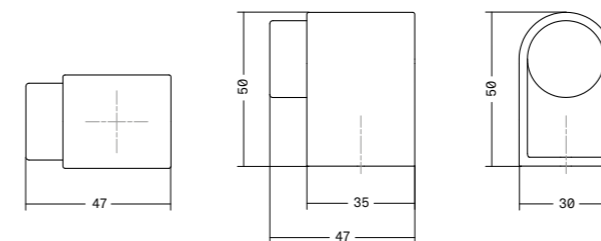

Casey

Door stoppers

Aluminium

DESIGN:
KASCHKASCH

8016