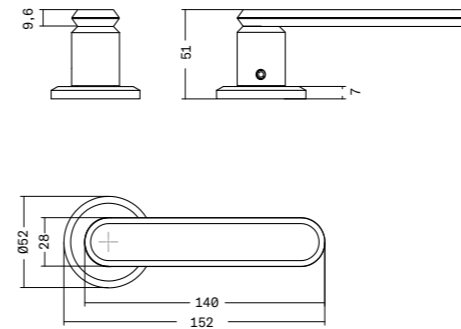

PVD POLISHED TITANIUM BLACK	STAINLESS STEEL LOOK	BRUSHED BLACK	BRUSHED BRASS CAVA	BRUSHED BRONZE	C	H	D	L
9007001LV03	9007001L24	9007001L30	9007001L618	9007001L619	38	51	52	152

MOVEMENT DEGREES:	30	SPINDLE DIMENSIONS (MM)	8X8X100
SIZE (H/D/L) (MM)	51X52X152	MINIMUM SPINDLE HOLE DIAMETER (MM)	30
ROSE SIZE (DXH) (MM)	7X52	DOOR THICKNESS INSTALLATION RANGE (MM)	35 TO 60
ROSE EMBELLISHER	ALUMINIUM ANODIZED	CERTIFICATIONS	-ISO 9001 -ISO 14001 -EN 1906
GRADE DURABILITY ACCORDING EN1906 (CYCLES)	200K		
PASSING SCREWS HOLES DISTANCE (MM)	38 MM