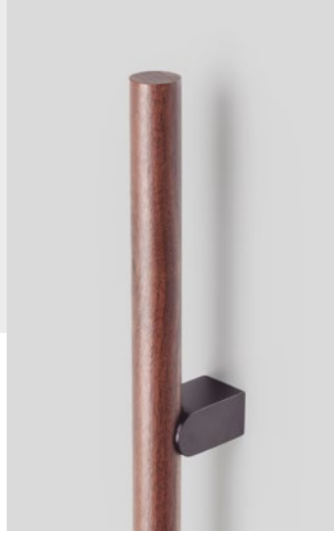

0681 HINOKI WOOD
OAK
L 60 MM

0591 ETO
LAVA BLACK + OAK
C 992 MM

0695 HAKO
OAK
L 76 MM

0733 KUMO WOOD **NEW!**
HANDLE
TITANIUM BLACK + WALNUT
C 320 MM
TECHNICAL INFO ON PAGE 154

0728 KUMO WOOD BIG 1SS **NEW!**
PULL HANDLE
TITANIUM BLACK + WALNUT
C 640 MM
TECHNICAL INFO ON PAGE 155