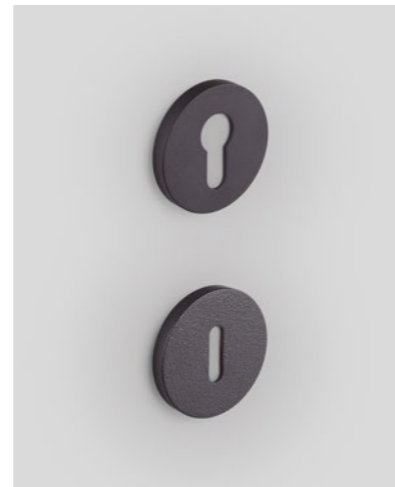

Casey ^{NEW!}

Keyholes

Zamak

DESIGN:
KASCHKASCH

9304

	TEXTURED LAVA BLACK	TEXTURED METALLIC BROWN	C	H	D
EU	9304001LMT27	9304001LMT41	38	7	55
STANDARD	9304002LMT27	9304002LMT41	38	7	55

Casey big

Pull handles