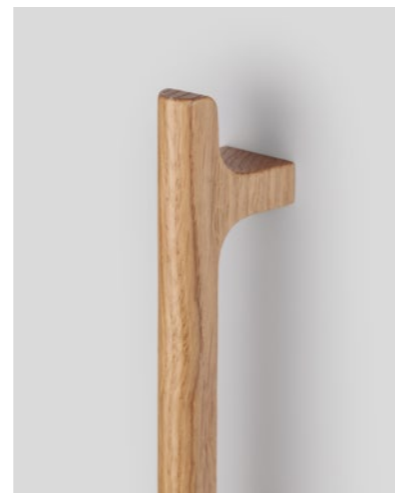

Hinoki wood big ^{NEW!}

Pull handles

Wood

DESIGN: ALEXIS VIVET

0682

0682 - 416

0682 - 832

CERTIFIED WOOD

OAK	WALNUT	RAW OAK	CC1	CC2	L	±	☐
0682416W16	0682416W17	0682416W00	416	-	500	2	2
0682832W16	0682832W17	0682832W00	832	416	915	3	2

Kumo wood big one ^{NEW!}

Pull handles

Wood Aluminium

DESIGN: ILJA HÜBER

0730 / 0731 / 0732

CERTIFIED WOOD

① ONE SIDE SYSTEM

② BACK TO BACK SYSTEM

STAINLESS STEEL LOOK + OAK	TITANIUM BLACK + OAK	LACQUERED BRUSHED BRASS + OAK	STAINLESS STEEL LOOK + WALNUT	TITANIUM BLACK + WALNUT	LACQUERED BRUSHED BRASS + WALNUT	C	L	±	☐
0730448N2416	0730448N3316	0730448N62016	0730448N2417	0730448N3317	0730448N62017	448	878	2	2
07301056N2416	07301056N3316	07301056N62016	07301056N2417	07301056N3317	07301056N62017	1056	1596	2	2
0731448N2416	0731448N3316	0731448N62016	0731448N2417	0731448N3317	0731448N62017	448	878	2	2 ①
07311056N2416	07311056N3316	07311056N62016	07311056N2417	07311056N3317	07311056N62017	1056	1596	2	2 ①
0732448N2416	0732448N3316	0732448N62016	0732448N2417	0732448N3317	0732448N62017	448	878	2	1 ②
07321056N2416	07321056N3316	07321056N62016	07321056N2417	07321056N3317	07321056N62017	1056	1596	2	1 ②

CUSTOMIZABLE SIZE AVAILABLE
RAW OAK FINISH AVAILABLE ON REQUEST

Kumo wood big ^{NEW!}

Pull handles

Wood Aluminium

DESIGN: ILJA HÜBER

0727 / 0728 / 0729

CERTIFIED WOOD

① ONE SIDE SYSTEM

② BACK TO BACK SYSTEM