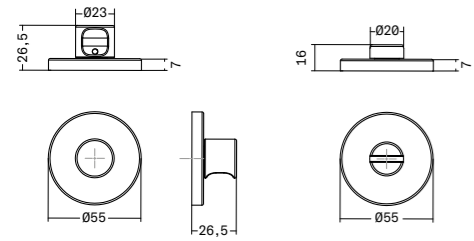

Casey ^{NEW!}

Thumbturn lock

Zamak

DESIGN:
KASCHKASCH

9204

TEXTURED LAVA BLACK
9204001LMT27

TEXTURED METALLIC BROWN
9204001LMT41

C	H	D	L
38	26,5	55	55

THUMBTURN SIZE (H/D/L) (MM)	26,5X55X55	MINIMUM SPINDLE HOLE DIAMETER (MM)	25
RELEASE SIZE (H/D/L) (MM)	16X55X55	DOOR THICKNESS INSTALLATION RANGE (MM)	20 TO 42
ROSE SIZE (DXH) (MM)	7X55	CERTIFICATIONS	-ISO 9001 -ISO 14001
ROSE EMBELLISHER SIZE	ZAMAK		
PASSING SCREWS HOLES DISTANCE (MM)	38 MM		
SPIDLE DIMENSIONS (MM)	6X6X55