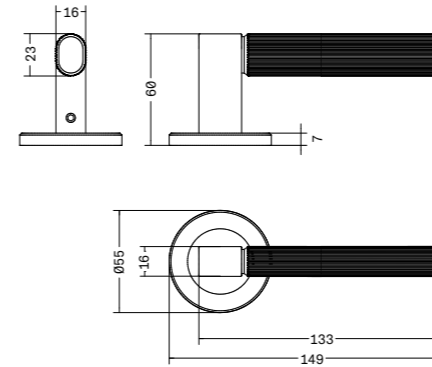

Brooklyn

Brooklyn ^{NEW!} Door handles Aluminium DESIGN: STEFFENSEN & WÜRTZ 9008

PVD POLISHED NICKEL	BRUSHED BLACK	PVD TITANIUM BLACK	BRUSHED BRASS CAVA	BRUSHED BRONZE	C	H	D	L
9008001LV05	9008001L30	9008001LV33	9008001L618	9008001L619	38	60	55	149

MOVEMENT DEGREES:	30	SPIDLE DIMENSIONS (MM)	8X8X100
SIZE (H/D/L) (MM)	60X55X149	MINIMUM SPINDLE HOLE DIAMETER (MM)	30
ROSE SIZE (DXH) (MM)	55X7	DOOR THICKNESS INSTALLATION RANGE (MM)	35 TO 59
ROSE EMBELLISHER	ALUMINIUM ANODIZED	CERTIFICATIONS	-ISO 9001 -ISO 14001 -EN 1906
GRADE DURABILITY ACCORDING EN1906 (CYCLES)	200K		
PASSING SCREWS HOLES DISTANCE (MM)	38 MM