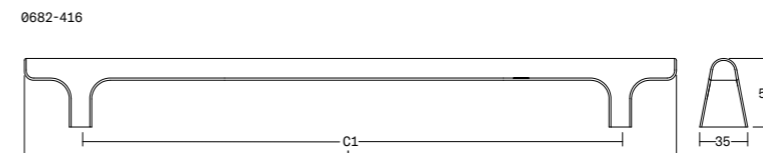

Hinoki big ^{NEW!} Pull handles Aluminium DESIGN: ALEXIS VIVET 0687

BRUSHED BLACK	BRUSHED BRASS CAVA	BRUSHED BRONZE	CC1	CC2	L	±	☐
0687416L30	0687416L618	0687416L619	416	-	500	2	15
0687832L30	0687832L618	0687832L619	832	416	915	3	10