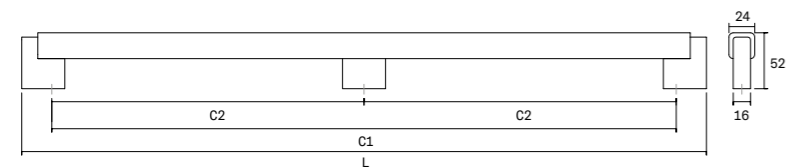

☑ CERTIFIED WOOD
① ONE SIDE SYSTEM
② BACK TO BACK SYSTEM

Duo big Pull handles Wood Aluminium DESIGN: ILJA HUBER 0659 / 0668 / 0670

0659 - 1016 / 0668 - 1016 / 0670 - 1016

0659 - 536 / 0668 - 536 / 0670 - 536