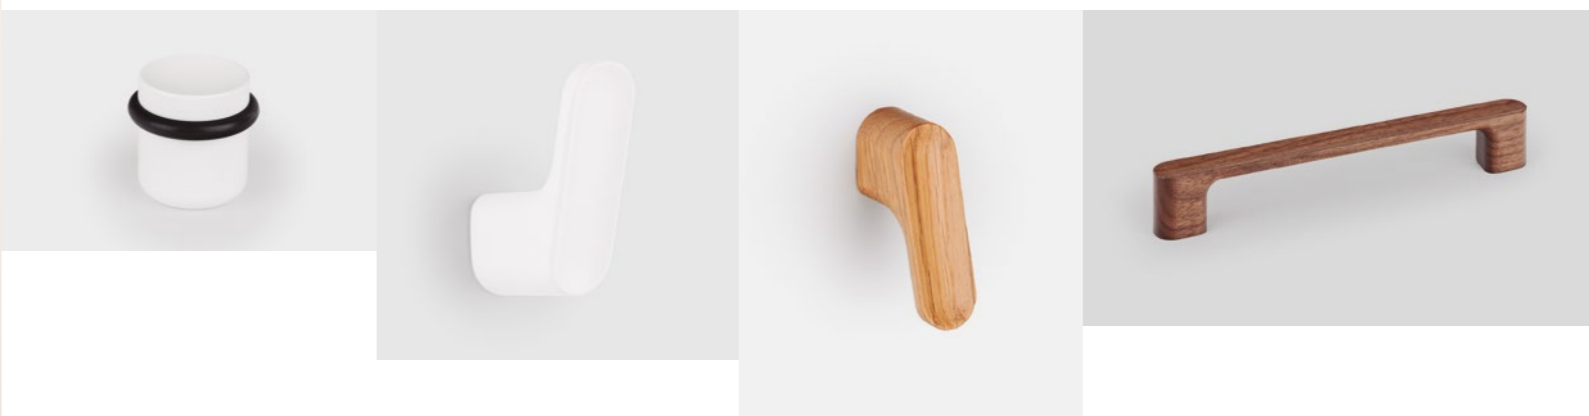

8017 LUV
DOOR STOPPER
MATT WHITE
Ø36 MM
TECHNICAL INFO ON PAGE 176

7037 LUV
WALL HOOK
MATT WHITE
H 51 MM / L 41 MM
TECHNICAL INFO ON PAGE 177

0699 LUV WOOD
KNOB
OAK
L 51,2 MM
TECHNICAL INFO ON PAGE 175

0699 LUV WOOD
HANDLE
WALNUT
C 160 MM
TECHNICAL INFO ON PAGE 175