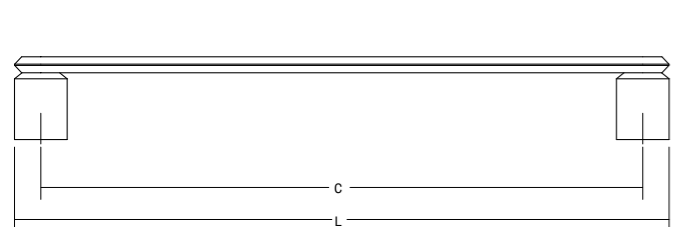

Fase big ^{NEW!} Pull handles Aluminium DESIGN: BUDDÉ 0714 / 0715 / 0716