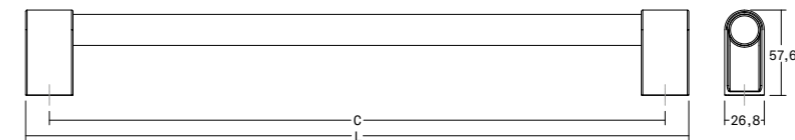

Casey big

Pull handles

Aluminium

DESIGN:
KASCHKASCH

0701 / 0702 / 0703

Ⓜ ONE SIDE SYSTEM
Ⓜ BACK TO BACK SYSTEM

TEXTURED LAVA BLACK + MATT BLACK	TEXTURED LAVA BLACK + POLISHED TITANIUM BLACK	TEXTURED METALLIC BROWN + MATT BRONZE	C	L	±	Ⓜ
0701416LMT2709	0701416LMT2703	0701416LMT4119	416	448	2	2
0701736LMT2709	0701736LMT2703	0701736LMT4119	736	768	2	2
0702416LMT2709	0702416LMT2703	0702416LMT4119	416	448	2	2 Ⓜ
0702736LMT2709	0702736LMT2703	0702736LMT4119	736	768	2	2 Ⓜ
0703416LMT2709	0703416LMT2703	0703416LMT4119	416	448	2	2 Ⓜ
0703736LMT2709	0703736LMT2703	0703736LMT4119	736	768	2	2 Ⓜ