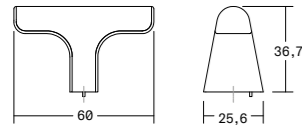

Hinoki wood

Handles & knobs

Wood

DESIGN:
ALEXIS VIVET

0681

0681-60

0681-160

● INCLUDES NON-TWISTING TIP