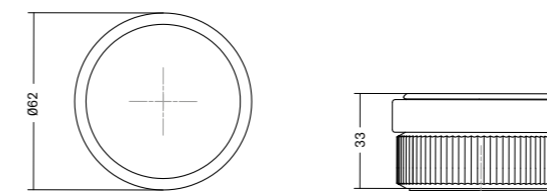

Brooklyn Door stoppers Aluminium DESIGN: STEFFENSEN & WÜRTZ 8021