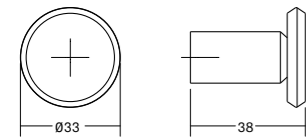

Fase big ^{NEW!} Pull handles Aluminium DESIGN: BUDE 0714 / 0715 / 0716

⓪ ONE SIDE SYSTEM
① BACK TO BACK SYSTEM

PVD POLISHED TITANIUM BLACK	STAINLESS STEEL LOOK	BRUSHED BLACK	BRUSHED BRASS CAVA	BRUSHED BRONZE	C	L(Ø)	±	⓪
0714320LV03	0714320L24	0714320L30	0714320L618	0714320L619	320	348	2	2
0714480LV03	0714480L24	0714480L30	0714480L618	0714480L619	480	508	2	2
0715320LV03	0715320L24	0715320L30	0715320L618	0715320L619	320	348	2	2 ①
0715480LV03	0715480L24	0715480L30	0715480L618	0715480L619	480	508	2	2 ①
0716320LV03	0716320L24	0716320L30	0716320L618	0716320L619	320	348	2	1 ①
0716480LV03	0716480L24	0716480L30	0716480L618	0716480L619	480	508	2	1 ①

Fase wall ^{NEW!} Door stoppers Aluminium DESIGN: BUDE 8023

FIXATION WITH SCREW OR ADHESIVE

PVD POLISHED TITANIUM BLACK	STAINLESS STEEL LOOK	BRUSHED BLACK	BRUSHED BRASS CAVA	BRUSHED BRONZE	L(Ø)	H	±	⓪
8023101LV03	8023101L24	8023101L30	8023101L618	8023101L619	45	101	1	12

Fase ^{NEW!} Wall hooks Aluminium DESIGN: BUDE 7046

FIXATION WITH SCREW

PVD POLISHED TITANIUM BLACK	STAINLESS STEEL LOOK	BRUSHED BLACK	BRUSHED BRASS CAVA	BRUSHED BRONZE	L(Ø)	H	CC	±	⓪
7046033LV03	7046033L24	7046033L30	7046033L618	7046033L619	33	38	-	1	12
7046033LV03EI	7046033L24EI	7046033L30EI	7046033L618EI	7046033L619EI	33	38	-	1	25

REFERENCES ENDING WITH "EI" INDICATE INDUSTRIAL PACKAGING.

Brooklyn

Brooklyn ^{NEW!} Door handles Aluminium DESIGN: STEFFENSEN & WÜRTZ 9008

PVD POLISHED NICKEL	BRUSHED BLACK	PVD TITANIUM BLACK	BRUSHED BRASS CAVA	BRUSHED BRONZE	C	H	D	L
9008001LV05	9008001L30	9008001LV33	9008001L618	9008001L619	38	60	55	149