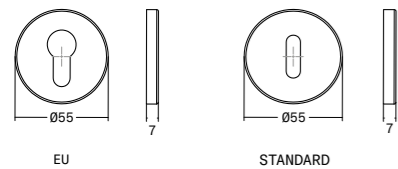

TEXTURED LAVA BLACK	TEXTURED METALLIC BROWN	C	H	D
EU	9304001LMT27	9304001LMT41	38	7	55
STANDARD	9304002LMT27	9304002LMT41	38	7	55