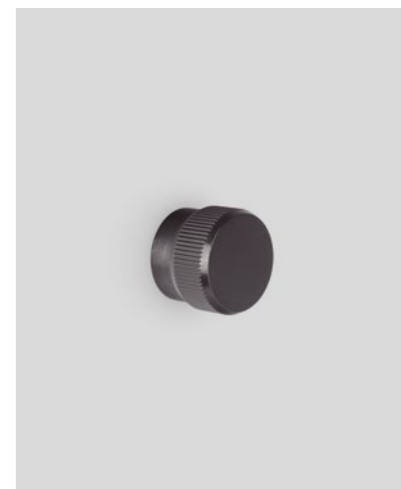

Brooklyn big ^{NEW!} Handles & knobs Aluminium DESIGN: STEFFENSEN & WÜRTZ 0677

POLISHED NICKEL	BRUSHED BLACK	TITANIUM BLACK	BRUSHED BRASS CAVA	BRUSHED BRONZE	L	±	☒
0677040L05	0677040L30	0677040L33	0677040L618	0677040L619	40	1	25