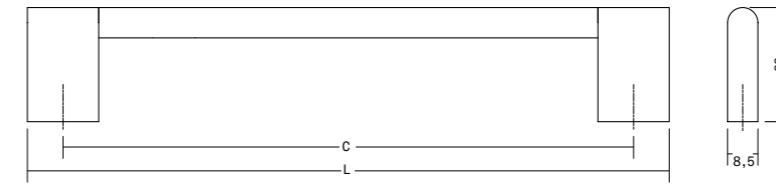

Nexx ^{NEW!}

Handles & knobs

Aluminium

DESIGN:
ILJA HUBER

0578

0578-25

0578-160/256

● INCLUDES NON-TWISTING TIP