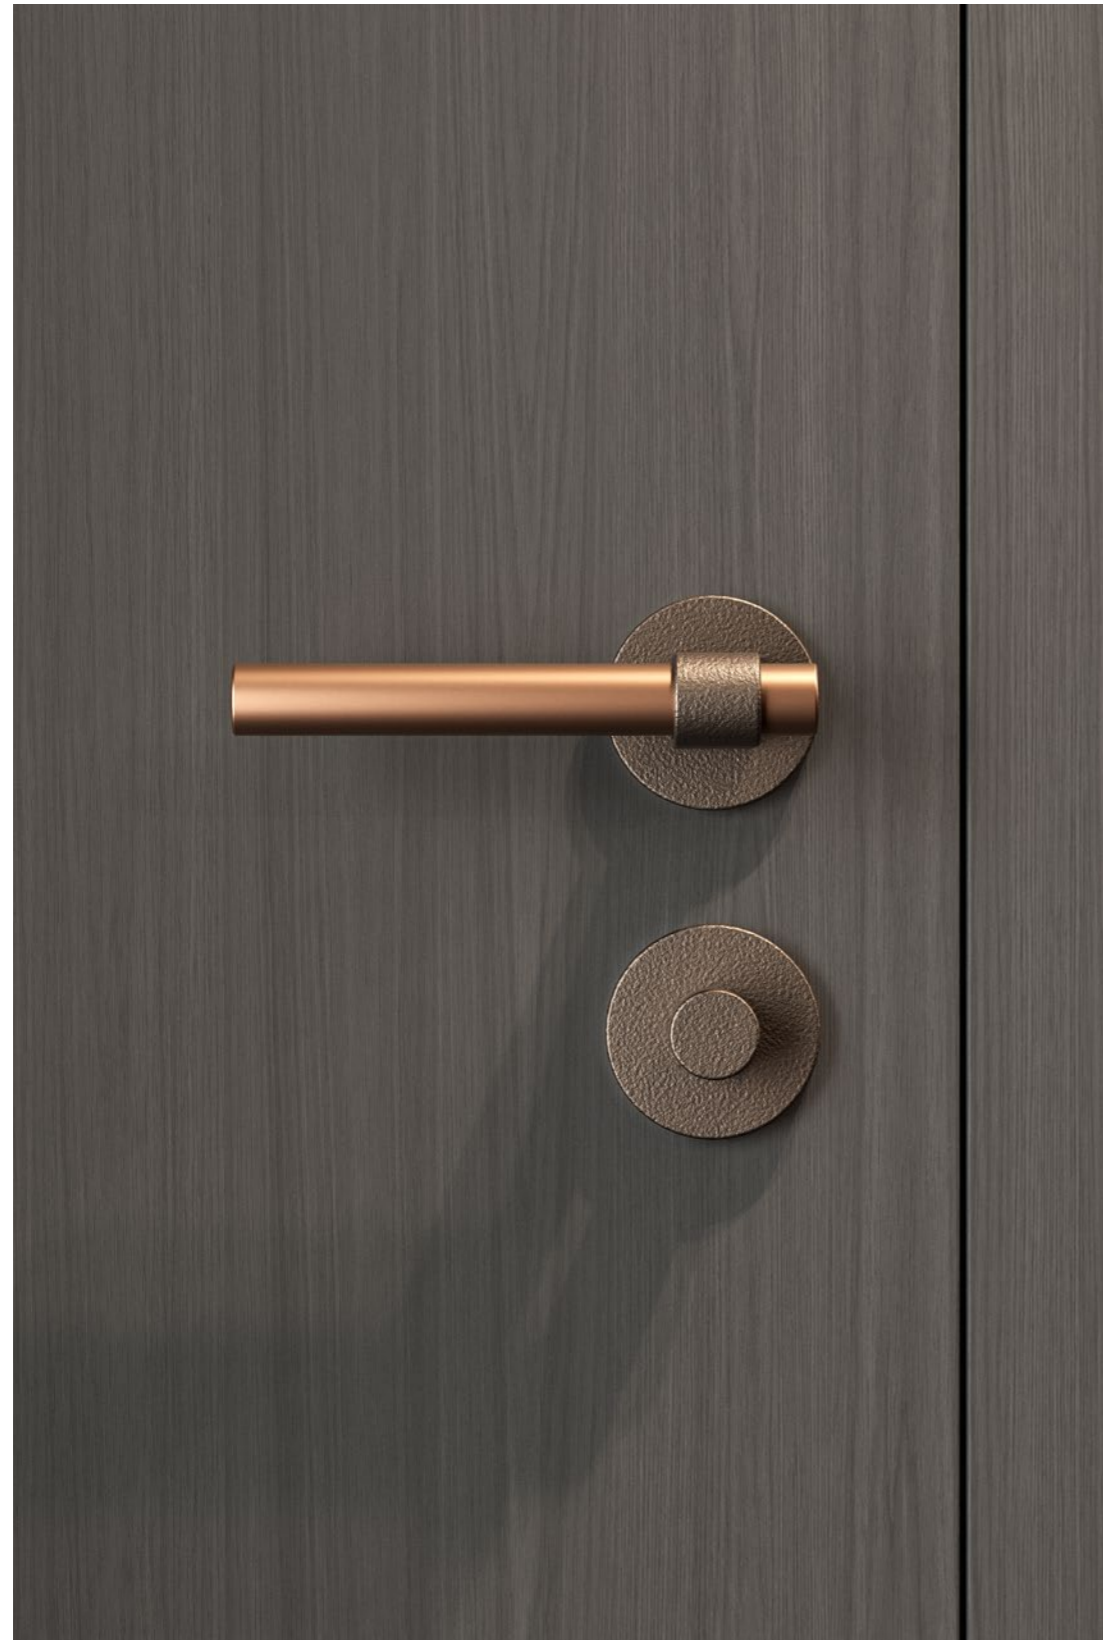

Casey Designed by Kaschkasch

PRODUCTS INDEX:

9004 CASEY
0700 CASEY

0701/0702/0703 CASEY BIG
8016 CASEY

7043 CASEY
7044 CASEY RACK

0702 CASEY BIG 1SS
TEXTURED METALLIC BROWN + MATT BRONZE
C 416 MM

9004 CASEY
TEXTURED METALLIC BROWN + MATT BRONZE
L 147,5 MM