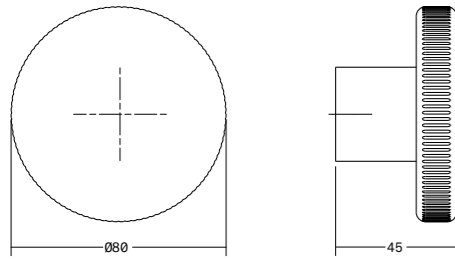

FIXATION WITH SCREW OR ADHESIVE

POLISHED NICKEL	STAINLESS STEEL LOOK	BRUSHED BLACK	BRUSHED BRASS CAVA	BRUSHED BRONZE	Ø	H	±	☒
8024060L05	8024060L24	8024060L30	8024060L618	8024060L619	60	29	1	12

FIXATION WITH SCREW

POLISHED NICKEL	STAINLESS STEEL LOOK	BRUSHED BLACK	BRUSHED BRASS CAVA	BRUSHED BRONZE	L (Ø)	H	±	☒
7048080L05	7048080L24	7048080L30	7048080L618	7048080L619	80	45	1	6
7048080L05EI	7048080L24EI	7048080L30EI	7048080L618EI	7048080L619EI	80	45	1	25

REFERENCES ENDING WITH "EI" INDICATE INDUSTRIAL PACKAGING.

PVD POLISHED TITANIUM BLACK	STAINLESS STEEL LOOK	BRUSHED BLACK	BRUSHED BRASS CAVA	BRUSHED BRONZE	C	H	D	L
9007001LV03	9007001L24	9007001L30	9007001L618	9007001L619	38	51	52	152

MOVEMENT DEGREES:	30	SPINDLE DIMENSIONS (MM)	8X8X100
SIZE (H/D/L) (MM)	51X52X152	MINIMUM SPINDLE HOLE DIAMETER (MM)	30
ROSE SIZE (DXH) (MM)	7X52	DOOR THICKNESS INSTALLATION RANGE (MM)	35 TO 60
ROSE EMBELLISHER	ALUMINIUM ANODIZED	CERTIFICATIONS	-ISO 9001 -ISO 14001 -EN 1906
GRADE DURABILITY ACCORDING EN1906 (CYCLES)	200K		
PASSING SCREWS HOLES DISTANCE (MM)	38 MM