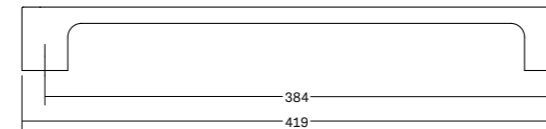

CUSTOMIZABLE SIZE AVAILABLE
RAW OAK FINISH AVAILABLE ON REQUEST

Luv big ^{NEW!}

Pull handles

Zamak

DESIGN: KASCHKASCH

0734 / 0735 / 0736

① ONE SIDE SYSTEM

② BACK TO BACK SYSTEM