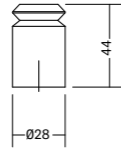

Fase big ^{NEW!} Pull handles Aluminium DESIGN: BUDE 0714 / 0715 / 0716

⓪ ONE SIDE SYSTEM
① BACK TO BACK SYSTEM