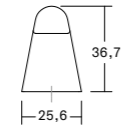

Hinoki wood

Handles & knobs

Wood

DESIGN:
ALEXIS VIVET

0681

0681-60

0681-160

● INCLUDES NON-TWISTING TIP