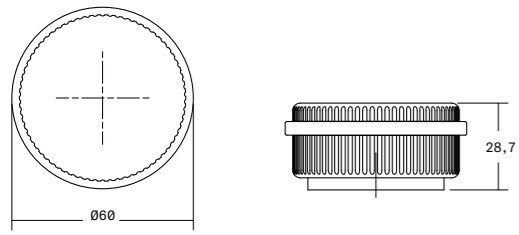

FIXATION WITH SCREW OR ADHESIVE

POLISHED NICKEL	STAINLESS STEEL LOOK	BRUSHED BLACK	BRUSHED BRASS CAVA	BRUSHED BRONZE	Ø	H	±	☒
8024060L05	8024060L24	8024060L30	8024060L618	8024060L619	60	29	1	12

FIXATION WITH SCREW

POLISHED NICKEL	STAINLESS STEEL LOOK	BRUSHED BLACK	BRUSHED BRASS CAVA	BRUSHED BRONZE	L (Ø)	H	±	☒
7048080L05	7048080L24	7048080L30	7048080L618	7048080L619	80	45	1	6
7048080L05EI	7048080L24EI	7048080L30EI	7048080L618EI	7048080L619EI	80	45	1	25

REFERENCES ENDING WITH "EI" INDICATE INDUSTRIAL PACKAGING.

PVD POLISHED TITANIUM BLACK	STAINLESS STEEL LOOK	BRUSHED BLACK	BRUSHED BRASS CAVA	BRUSHED BRONZE	C	H	D	L
9007001LV03	9007001L24	9007001L30	9007001L618	9007001L619	38	51	52	152

MOVEMENT DEGREES:	30	SPINDLE DIMENSIONS (MM)	8X8X100
SIZE (H/D/L) (MM)	51X52X152	MINIMUM SPINDLE HOLE DIAMETER (MM)	30
ROSE SIZE (DXH) (MM)	7X52	DOOR THICKNESS INSTALLATION RANGE (MM)	35 TO 60
ROSE EMBELLISHER	ALUMINIUM ANODIZED	CERTIFICATIONS	-ISO 9001 -ISO 14001 -EN 1906
GRADE DURABILITY ACCORDING EN1906 (CYCLES)	200K		
PASSING SCREWS HOLES DISTANCE (MM)	38 MM