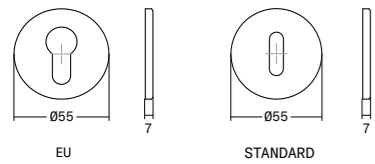

Brooklyn ^{NEW!} Keyholes Aluminium DESIGN: STEFFENSEN & WÜRTZ 9308