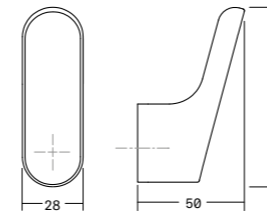

Luv wood big Pull handles Wood DESIGN: KASCHKASCH 0664 / 0665 / 0671

0664-992/0665-992/0671-992

0664-384/0665-384/0671-384

CERTIFIED WOOD
① ONE SIDE SYSTEM
② BACK TO BACK SYSTEM

OAK	WALNUT	WOOD MATT BLACK LACQUERED	RAW OAK	C1	C2	L	±	☐
0664384W16	0664384W17	0664384WM2	0664384W00	384	-	418,5	2	2
0664992W16	0664992W17	0664992WM2	0664992W00	992	496	1026,5	3	2
0665384W16	0665384W17	0665384WM2	0665384W00	384	-	418,5	2	2 ①
0665992W16	0665992W17	0665992WM2	0665992W00	992	496	1026,5	3	2 ①
0671384W16	0671384W17	0671384WM2	0671384W00	384	-	418,5	2	1 ②
0671992W16	0671992W17	0671992WM2	0671992W00	992	496	1026,5	3	1 ②

Luv Wall hooks Zamak DESIGN: KASCHKASCH 7037

FIXATION WITH SCREW

BRUSHED NICKEL	BRUSHED BRASS CAVA	NEW! BRUSHED BRONZE	MATT WHITE	MATT BLACK	W	H	L	±	☐
7037017Z23	7037017Z618	7037017Z619	7037017ZM1	7037017ZM2	17	51	41	1	12
7037017Z23EI	7037017Z618EI	7037017Z619EI	7037017ZM1EI	7037017ZM2EI	17	51	41	1	25

REFERENCES ENDING WITH "EI" INDICATE INDUSTRIAL PACKAGING.

Luv wood Wall hooks Wood DESIGN: KASCHKASCH 7018

CERTIFIED WOOD
FIXATION WITH SCREW

OAK	WALNUT	WOOD MATT BLACK LACQUERED	W	H	L	±	☐
7018028W16	7018028W17	7018028WM2	28	82	50	1	6
7018028W16EI	7018028W17EI	7018028WM2EI	28	82	50	1	25

REFERENCES ENDING WITH "EI" INDICATE INDUSTRIAL PACKAGING.

Luv Door stoppers Zamak DESIGN: KASCHKASCH 8017

FIXATION WITH SCREW

BRUSHED NICKEL	BRUSHED BRASS CAVA	BRUSHED BRONZE	MATT WHITE	MATT BLACK	Ø	H	±	☐
8017030Z23	8017030Z618	8017030Z619	8017030ZM1	8017030ZM2	36	35	1	12

Luv wood Door stoppers Wood DESIGN: KASCHKASCH 8018

CERTIFIED WOOD
FIXATION WITH SCREW OR ADHESIVE

OAK	WALNUT	WOOD MATT BLACK LACQUERED	Ø	H	±	☐
8018065W16	8018065W17	8018065WM2	71	30	1	12