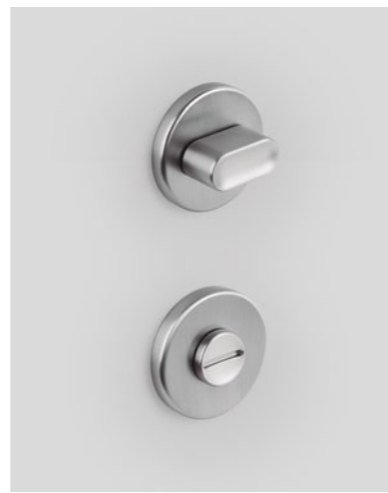

Luv ^{NEW!}

Thumbturn lock

Zamak

DESIGN: KASCHKASCH

9202

BRUSHED NICKEL	BRUSHED BRASS CAVA	BRUSHED BRONZE	MATT WHITE	MATT BLACK	C	H	D	L
9202001Z23	9202001Z618	9202001Z619	9202001ZM1	9202001ZM2	38	26	55	55

THUMBTURN SIZE (H/D/L) (MM)	26X55X55	MINIMUM SPINDLE HOLE DIAMETER (MM)	25
RELEASE SIZE (H/D/L) (MM)	12X55X55	DOOR THICKNESS INSTALLATION RANGE (MM)	28 TO 41
ROSE SIZE (DXH) (MM)	7X55	CERTIFICATIONS	-ISO 9001 -ISO 14001
ROSE EMBELLISHER SIZE	ZAMAK		
PASSING SCREWS HOLES DISTANCE (MM)	38 MM		
SPIDLE DIMENSIONS (MM)	6X6X55		