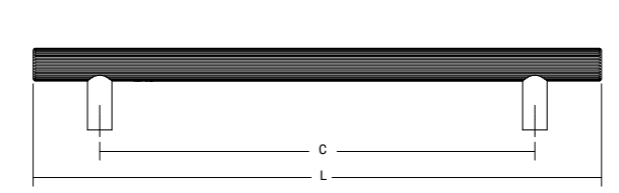

Boto big ^{NEW!} Pull handles Aluminium DESIGN: KASCHKASCH 0711 / 0717 / 0718